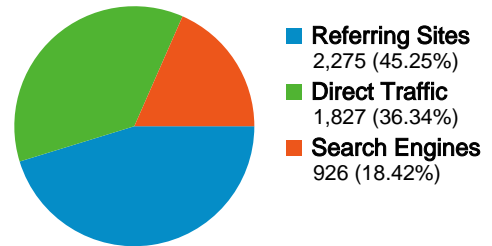

All traffic sources sent a total of 5,028 visits

-  **36.34% Direct Traffic**
-  **45.25% Referring Sites**
-  **18.42% Search Engines**

Top Traffic Sources

| Sources | Visits | % visits |
|-------------------------|--------|----------|
| (direct) ((none)) | 1,827 | 36.34% |
| google (organic) | 867 | 17.24% |
| limk.com (referral) | 272 | 5.41% |
| exoin.com (referral) | 268 | 5.33% |
| webrazzi.com (referral) | 243 | 4.83% |